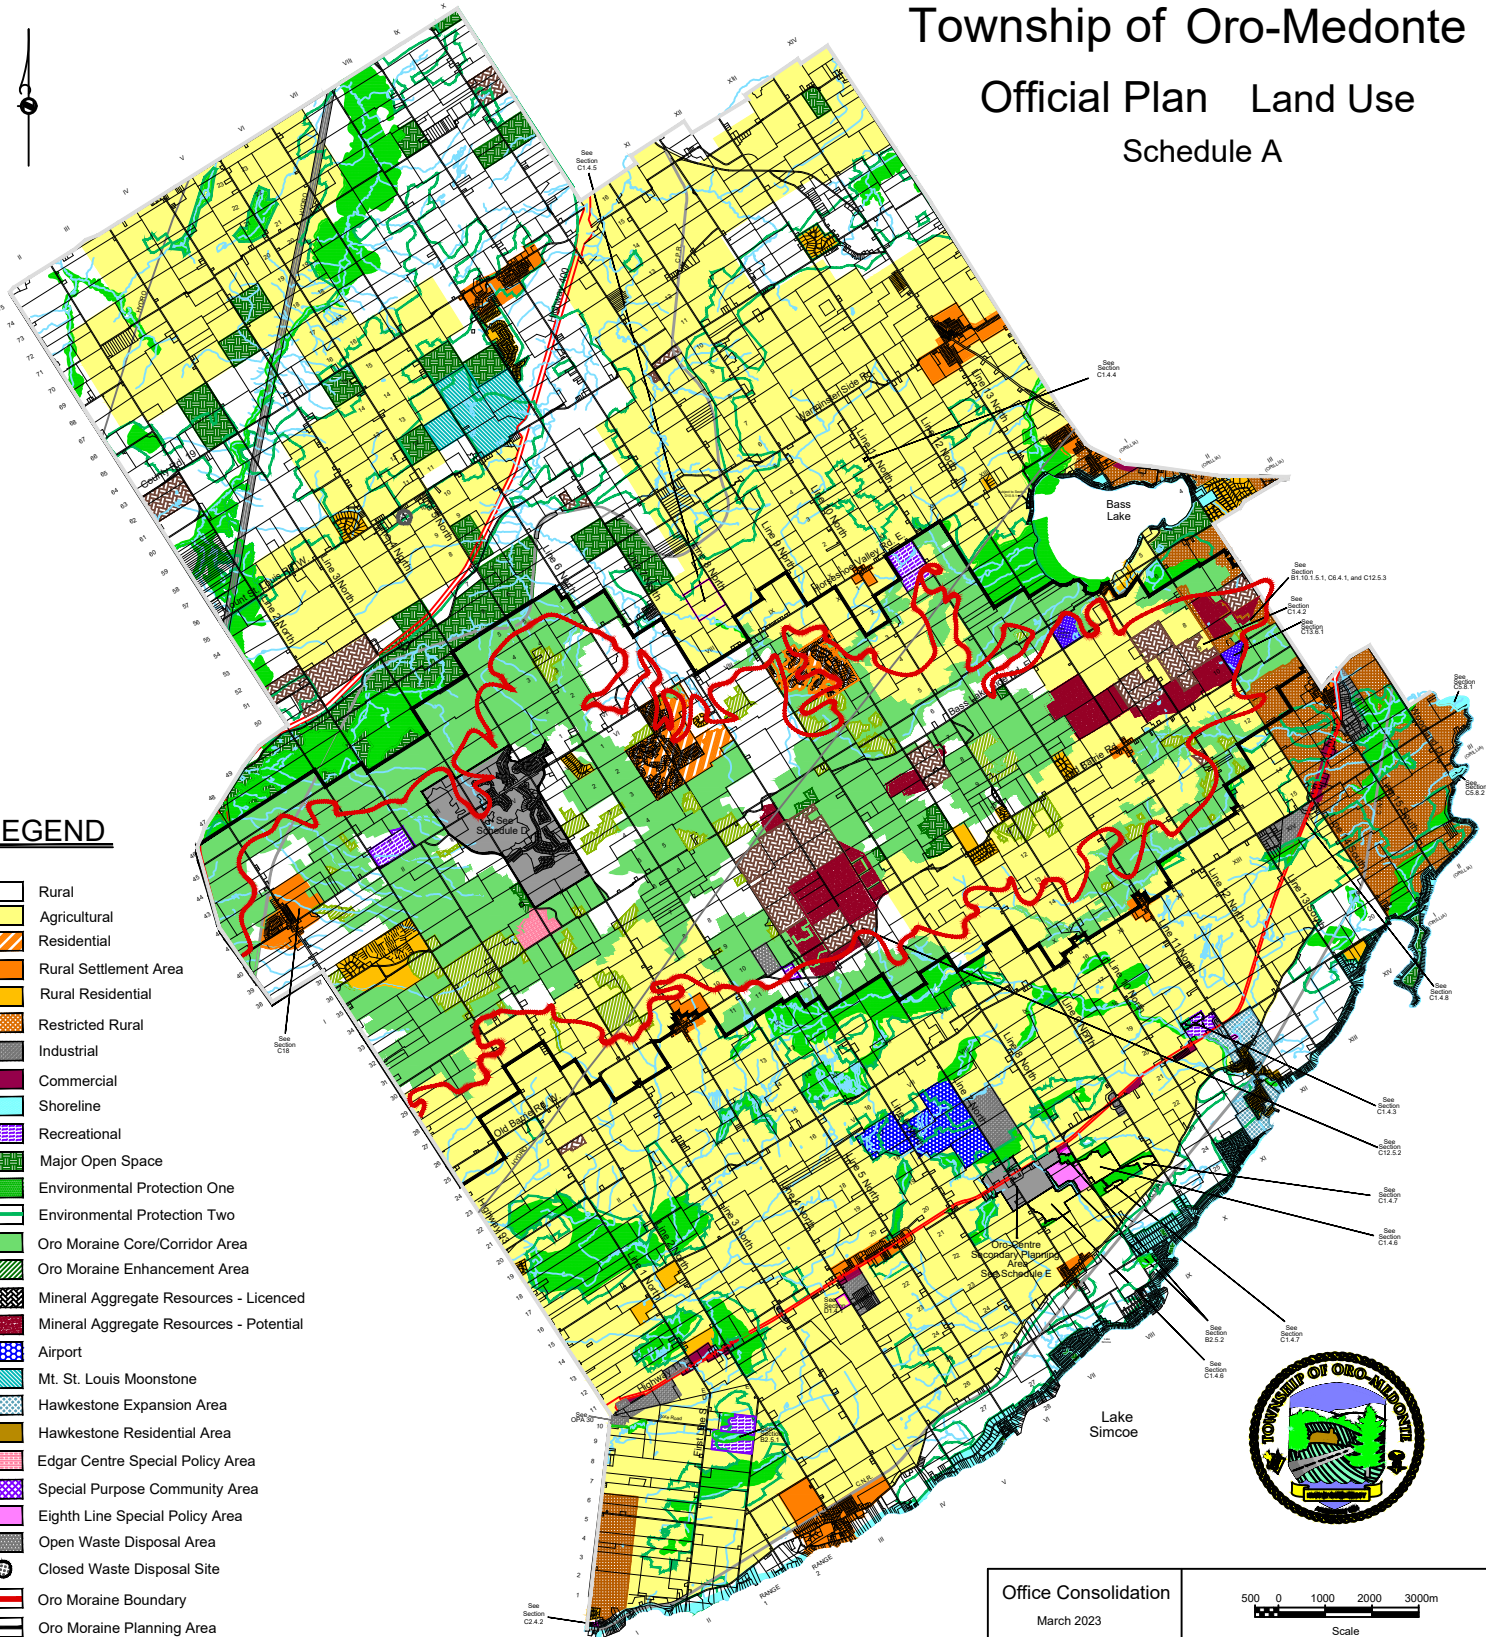

Township of Oro-Medonte

Official Plan Land Use

Schedule A

LEGEND

- Rural
- Agricultural
- Residential
- Rural Settlement Area
- Rural Residential
- Restricted Rural
- Industrial
- Commercial
- Shoreline
- Recreational
- Major Open Space
- Environmental Protection One
- Environmental Protection Two
- Oro Moraine Core/Corridor Area
- Oro Moraine Enhancement Area
- Mineral Aggregate Resources - Licenced
- Mineral Aggregate Resources - Potential
- Airport
- Mt. St. Louis Moonstone
- Hawkestone Expansion Area
- Hawkestone Residential Area
- Edgar Centre Special Policy Area
- Special Purpose Community Area
- Eighth Line Special Policy Area
- Open Waste Disposal Area
- Closed Waste Disposal Site
- Oro Moraine Boundary
- Oro Moraine Planning Area