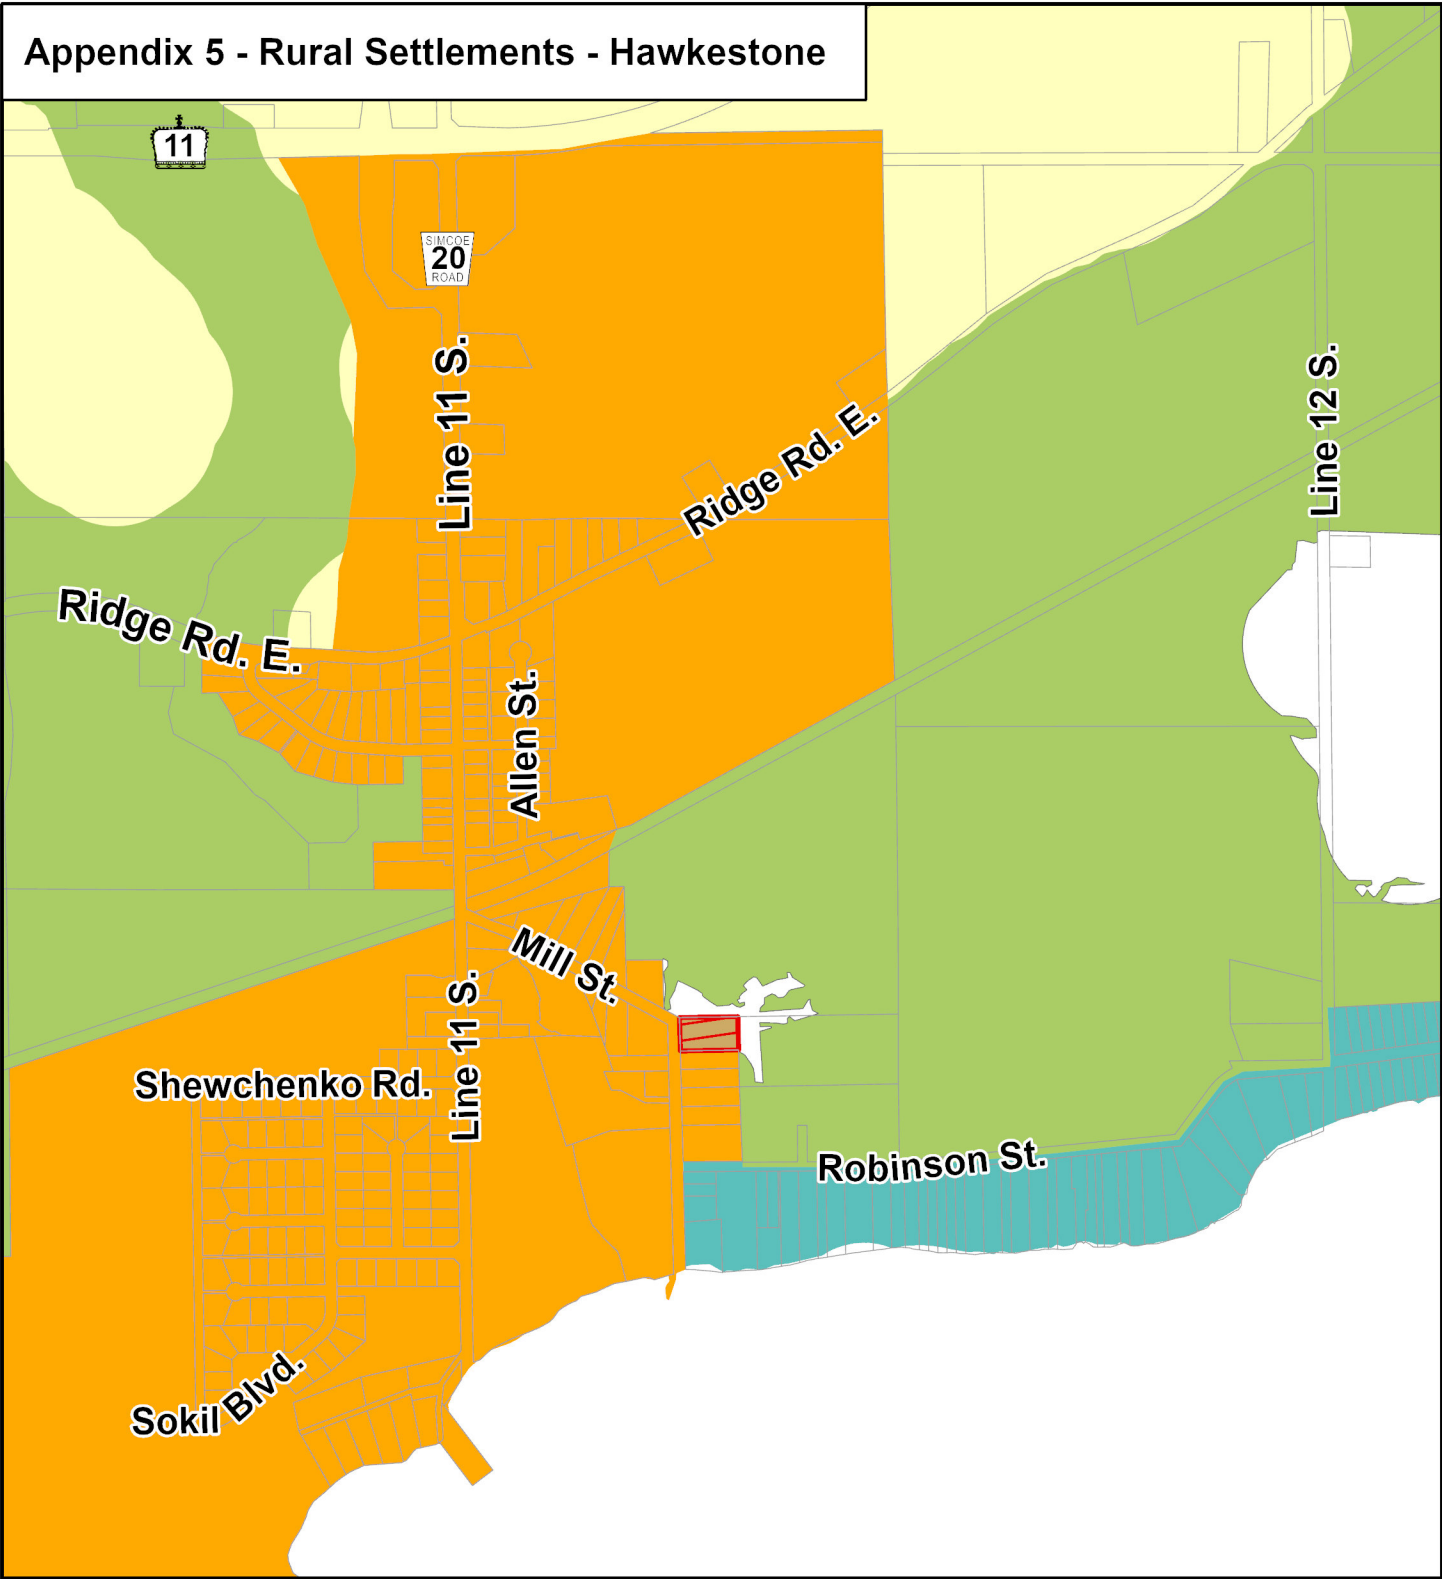

# Appendix 5 - Rural Settlements - Hawkestone

## Non-Decision Lands

Proposed Non-Decision Lands (Additional Lands)

## Township Official Plan Schedule A-Land Use

Hawkestone Residential Area

## Adopted Township Official Plan Schedule A-Land Use

- Agricultural
- Greenlands
- Recreational
- Rural
- Rural Settlements
- Shoreline

0 100 m