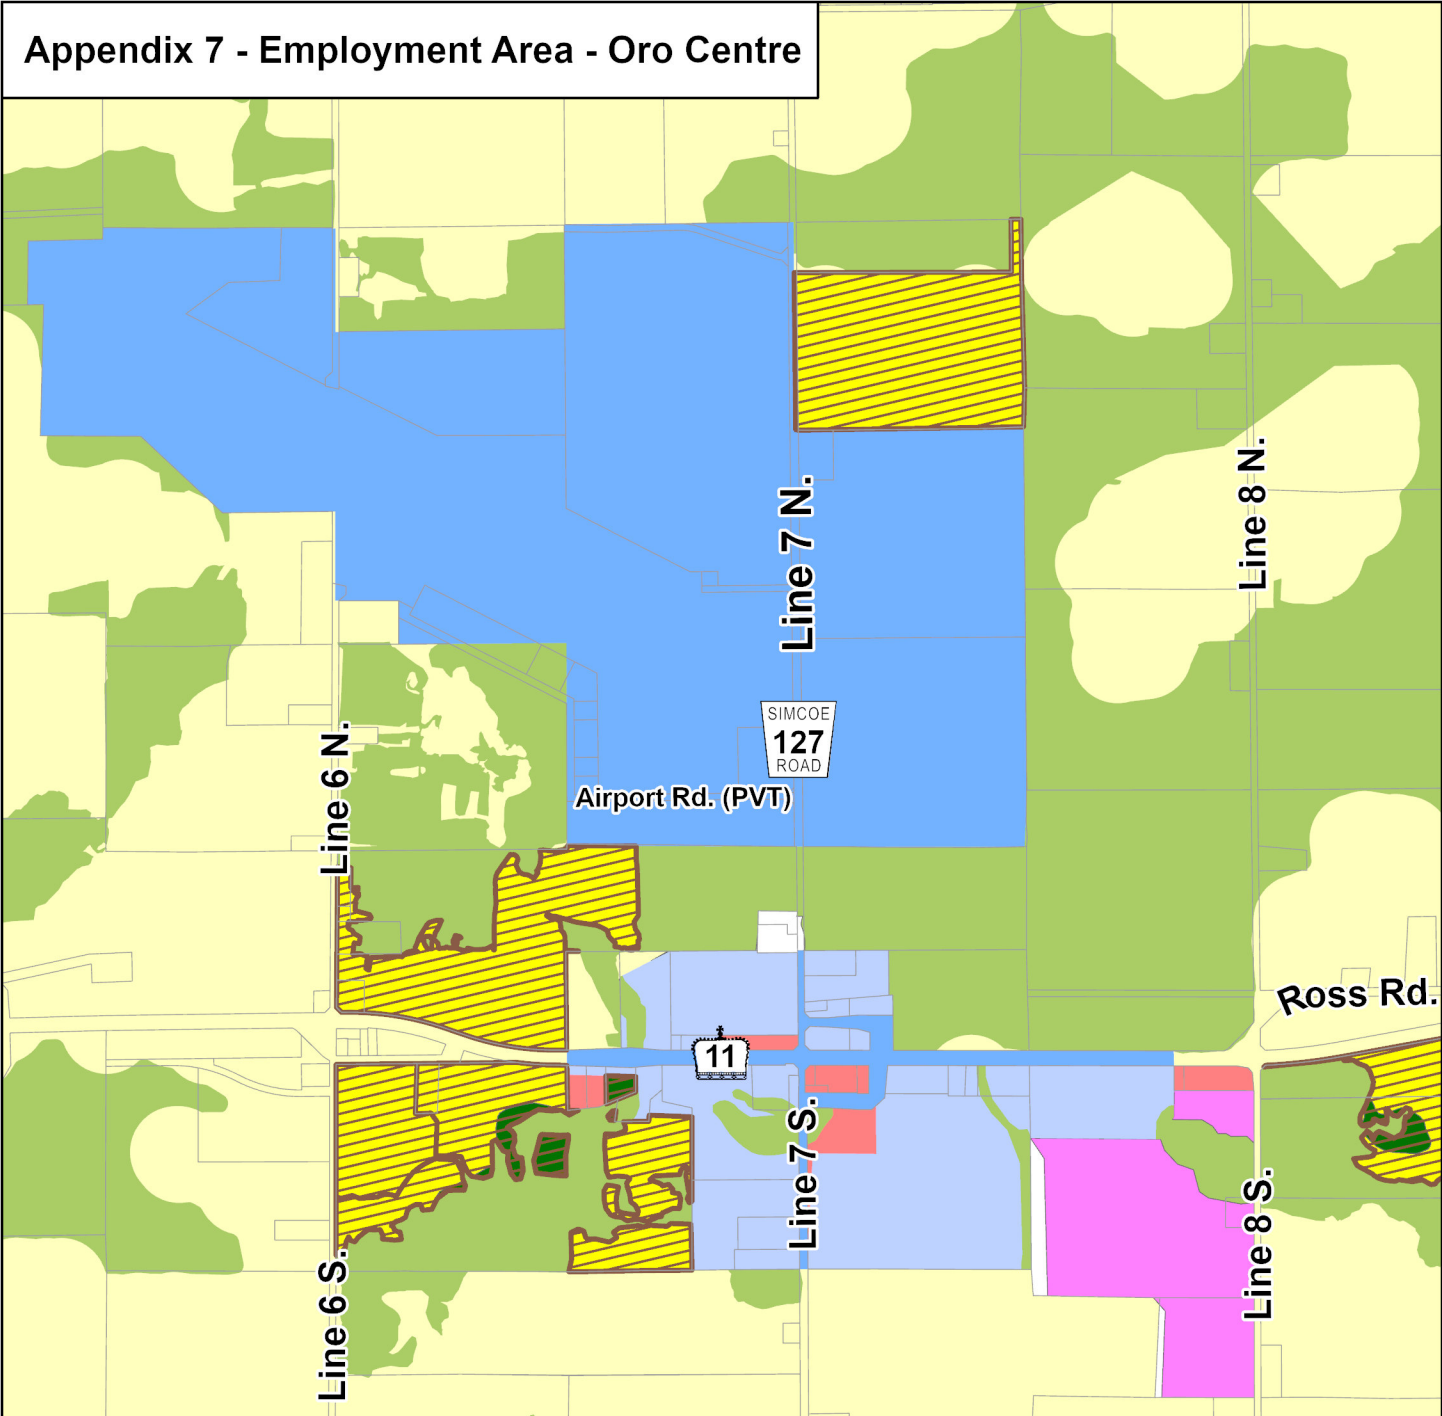

Appendix 7 - Employment Area - Oro Centre

Non-Decision Lands

Proposed Non-Decision Lands (Proposed Employment Lands)

Township Official Plan Schedule A-Land Use

- Agricultural
- Environmental Protection One

Adopted Township Official Plan Schedule A-Land Use

- Agricultural
- Employment Area
- Greenlands
- Highway Commercial
- Rural
- Eighth Line Special Policy Area

Schedule B3-Oro Centre Land Use

- Office/Industrial
- Commercial
- Environmental Protection