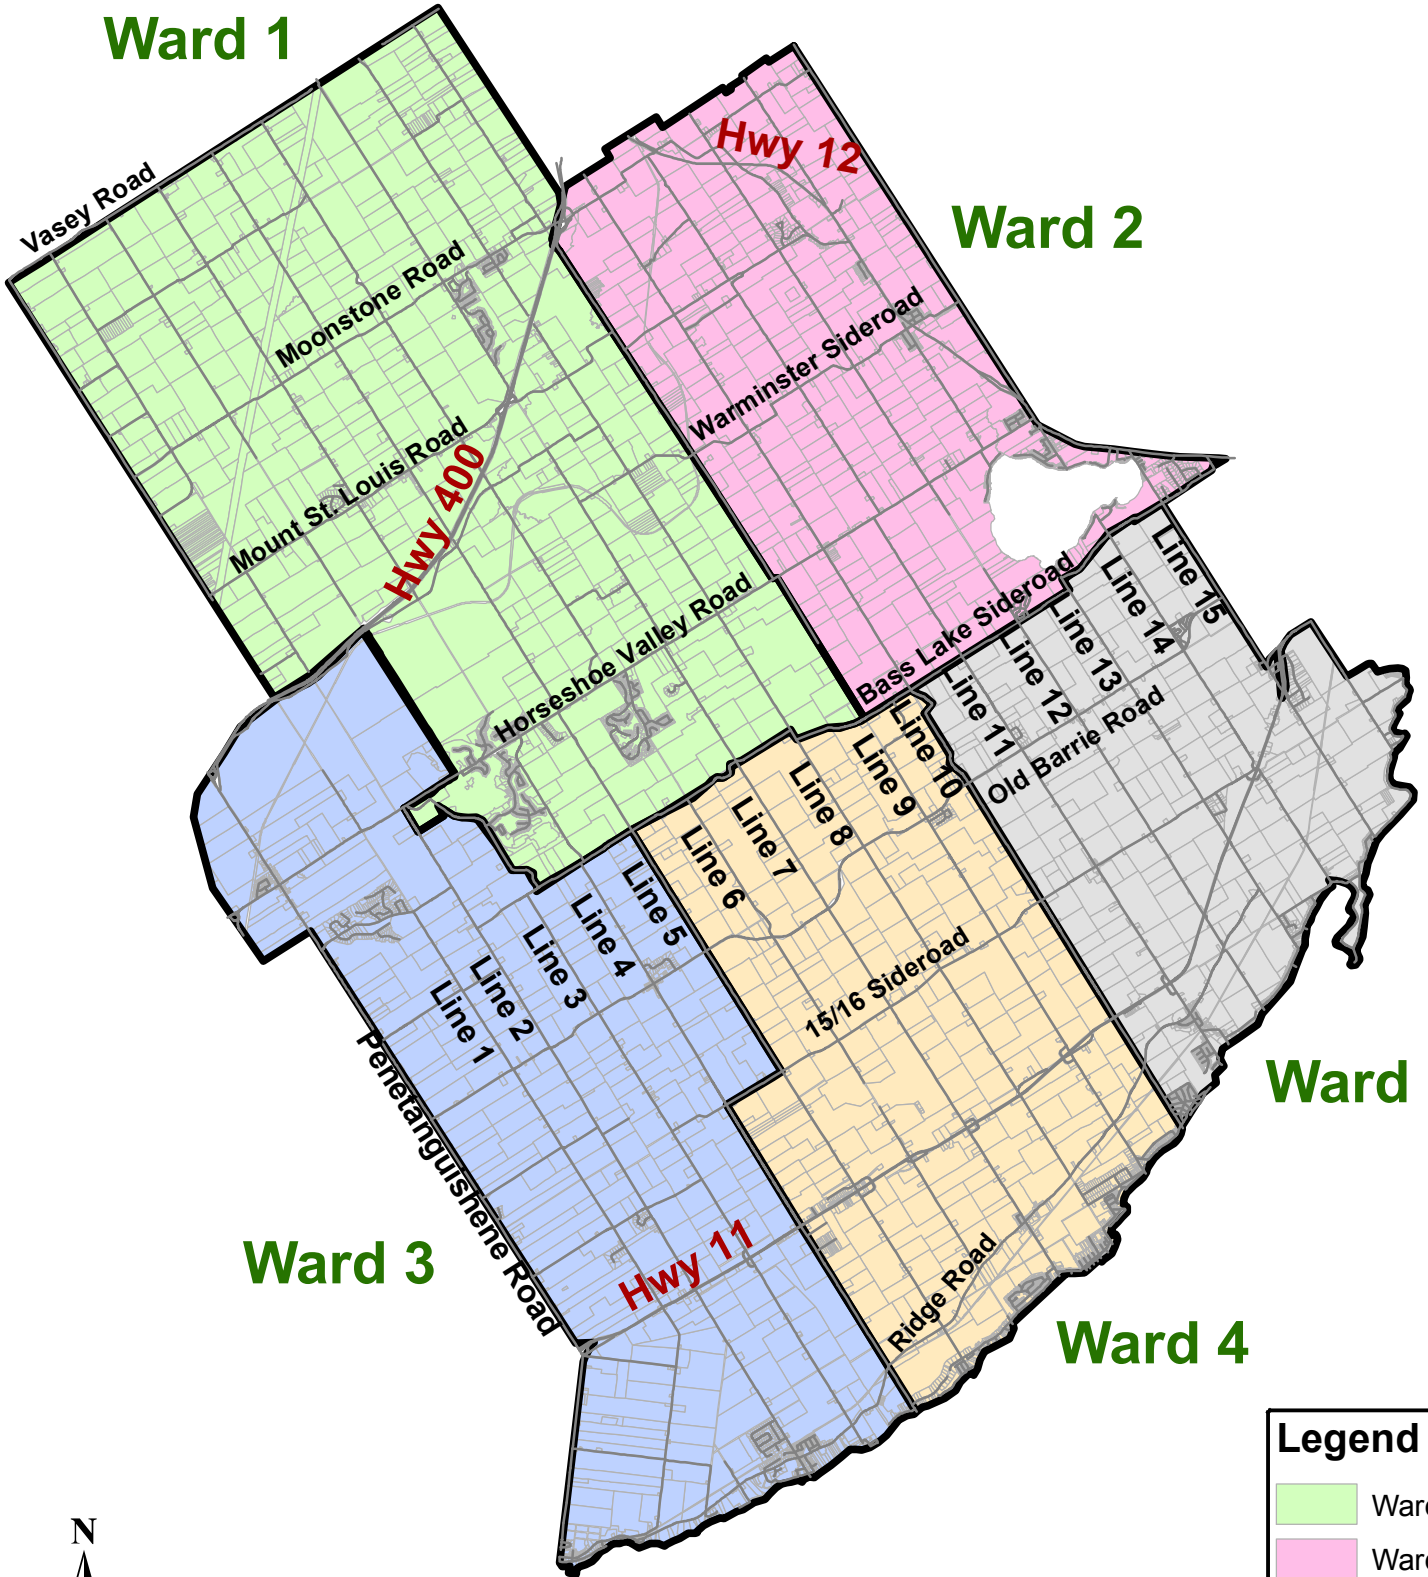

# TOWNSHIP OF ORO-MEDONTE WARDS

**Ward 1**

**Ward 2**

**Ward 5**

**Ward 3**

**Ward 4**

Legend	
	Ward 1
	Ward 2
	Ward 3
	Ward 4
	Ward 5