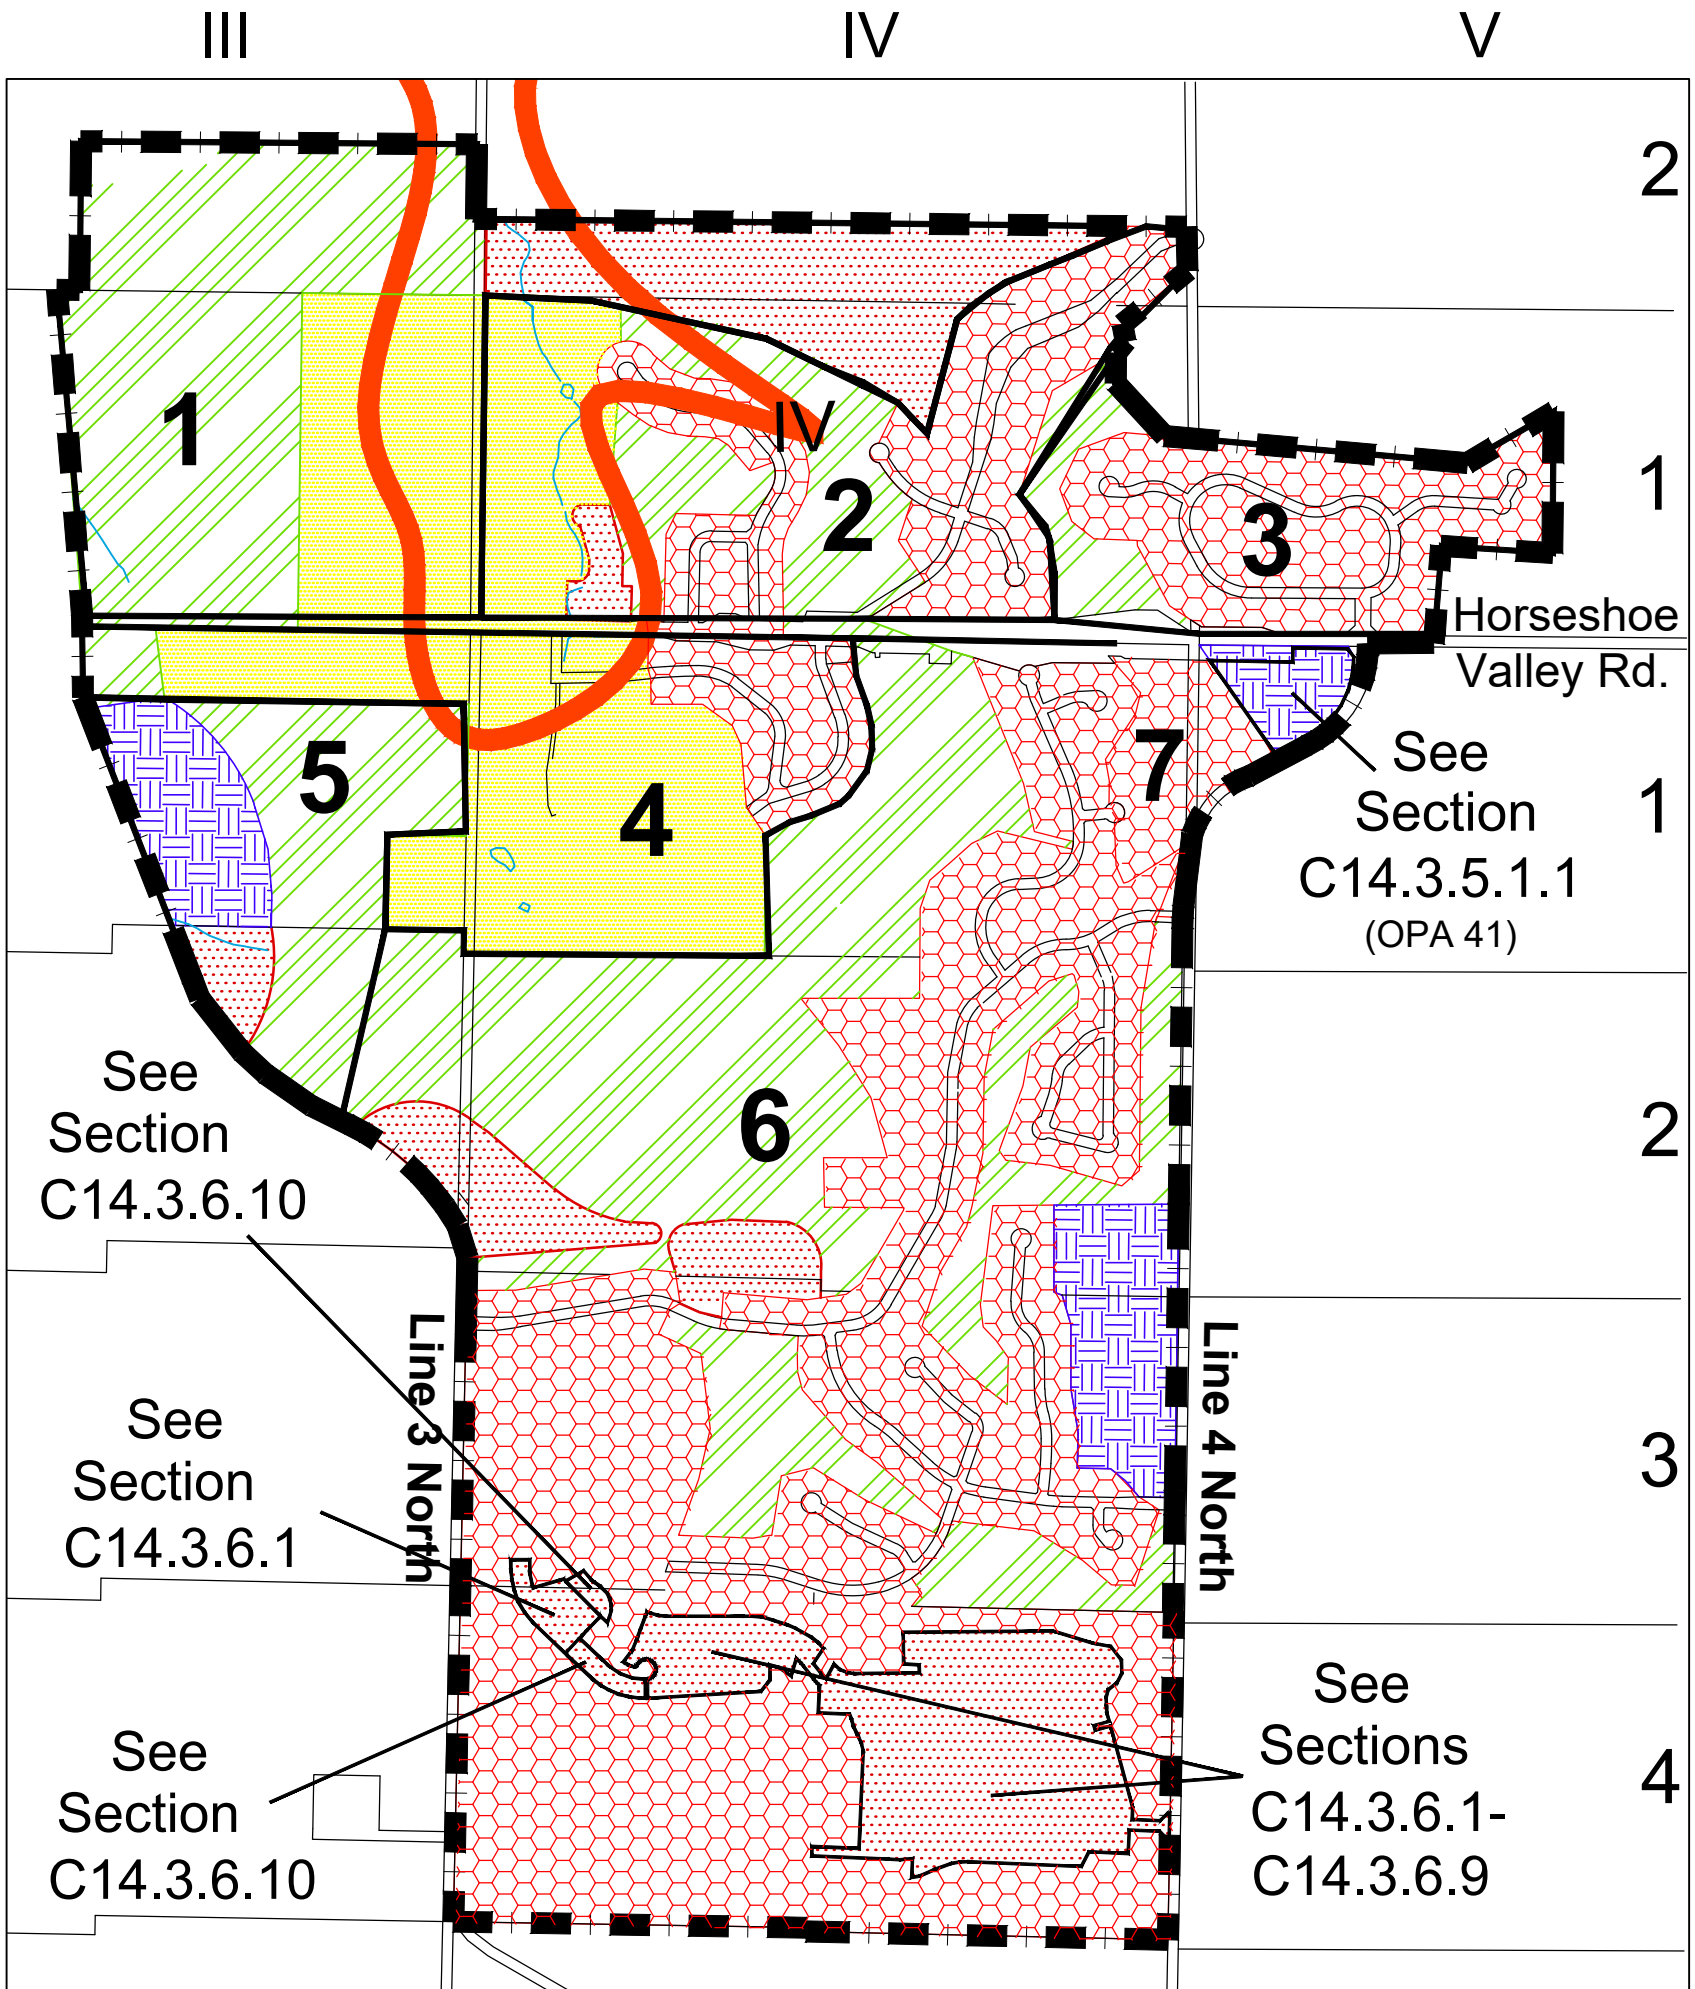

Township of Oro-Medonte

Horseshoe Valley

Schedule D

Legend

- | | | | |
|---|---|---|----------------------|
|  | Horseshoe Valley - Low Density Residential |  | Recreational |
|  | Horseshoe Valley - Medium Density Residential |  | Oro Moraine Boundary |
|  | Horseshoe Valley- Resort Facility | | |
|  | Horseshoe Valley Village | | |

Note: Numbers are dealt with in Section C14.4.1

Office Consolidation
February 2019