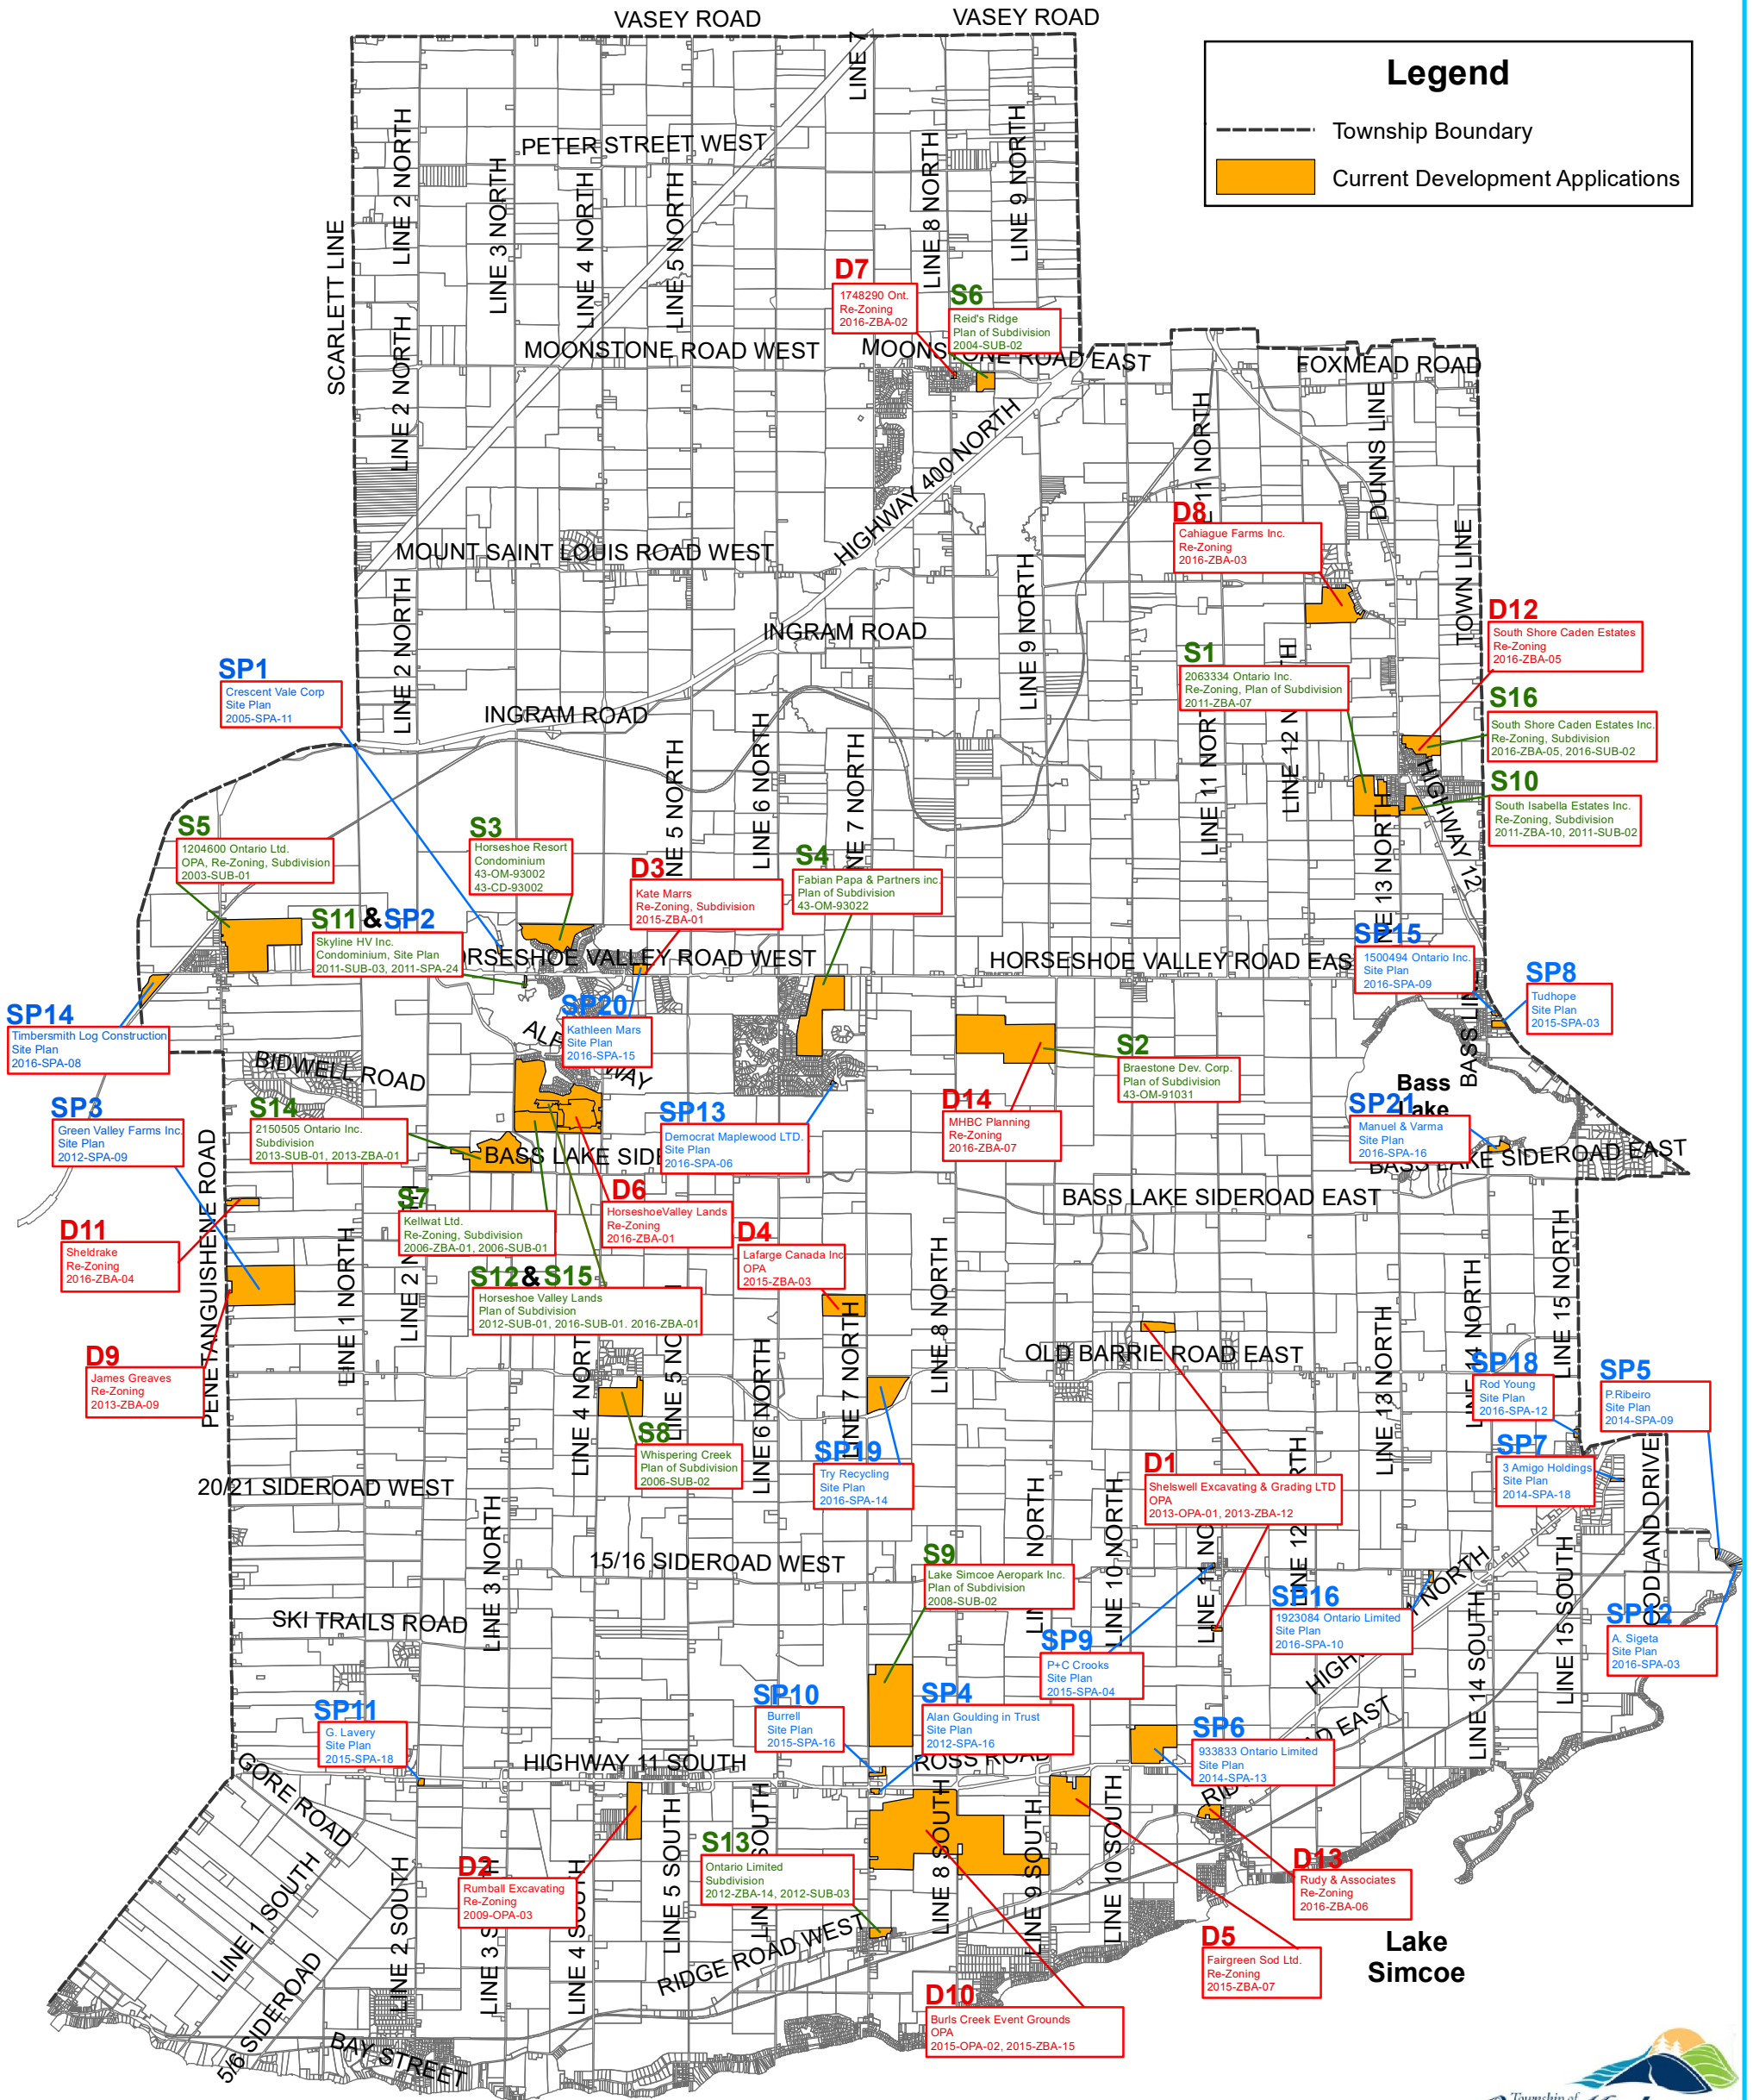

Current Development Applications Township of Oro-Medonte

Legend

- Township Boundary
- Yellow Box Current Development Applications