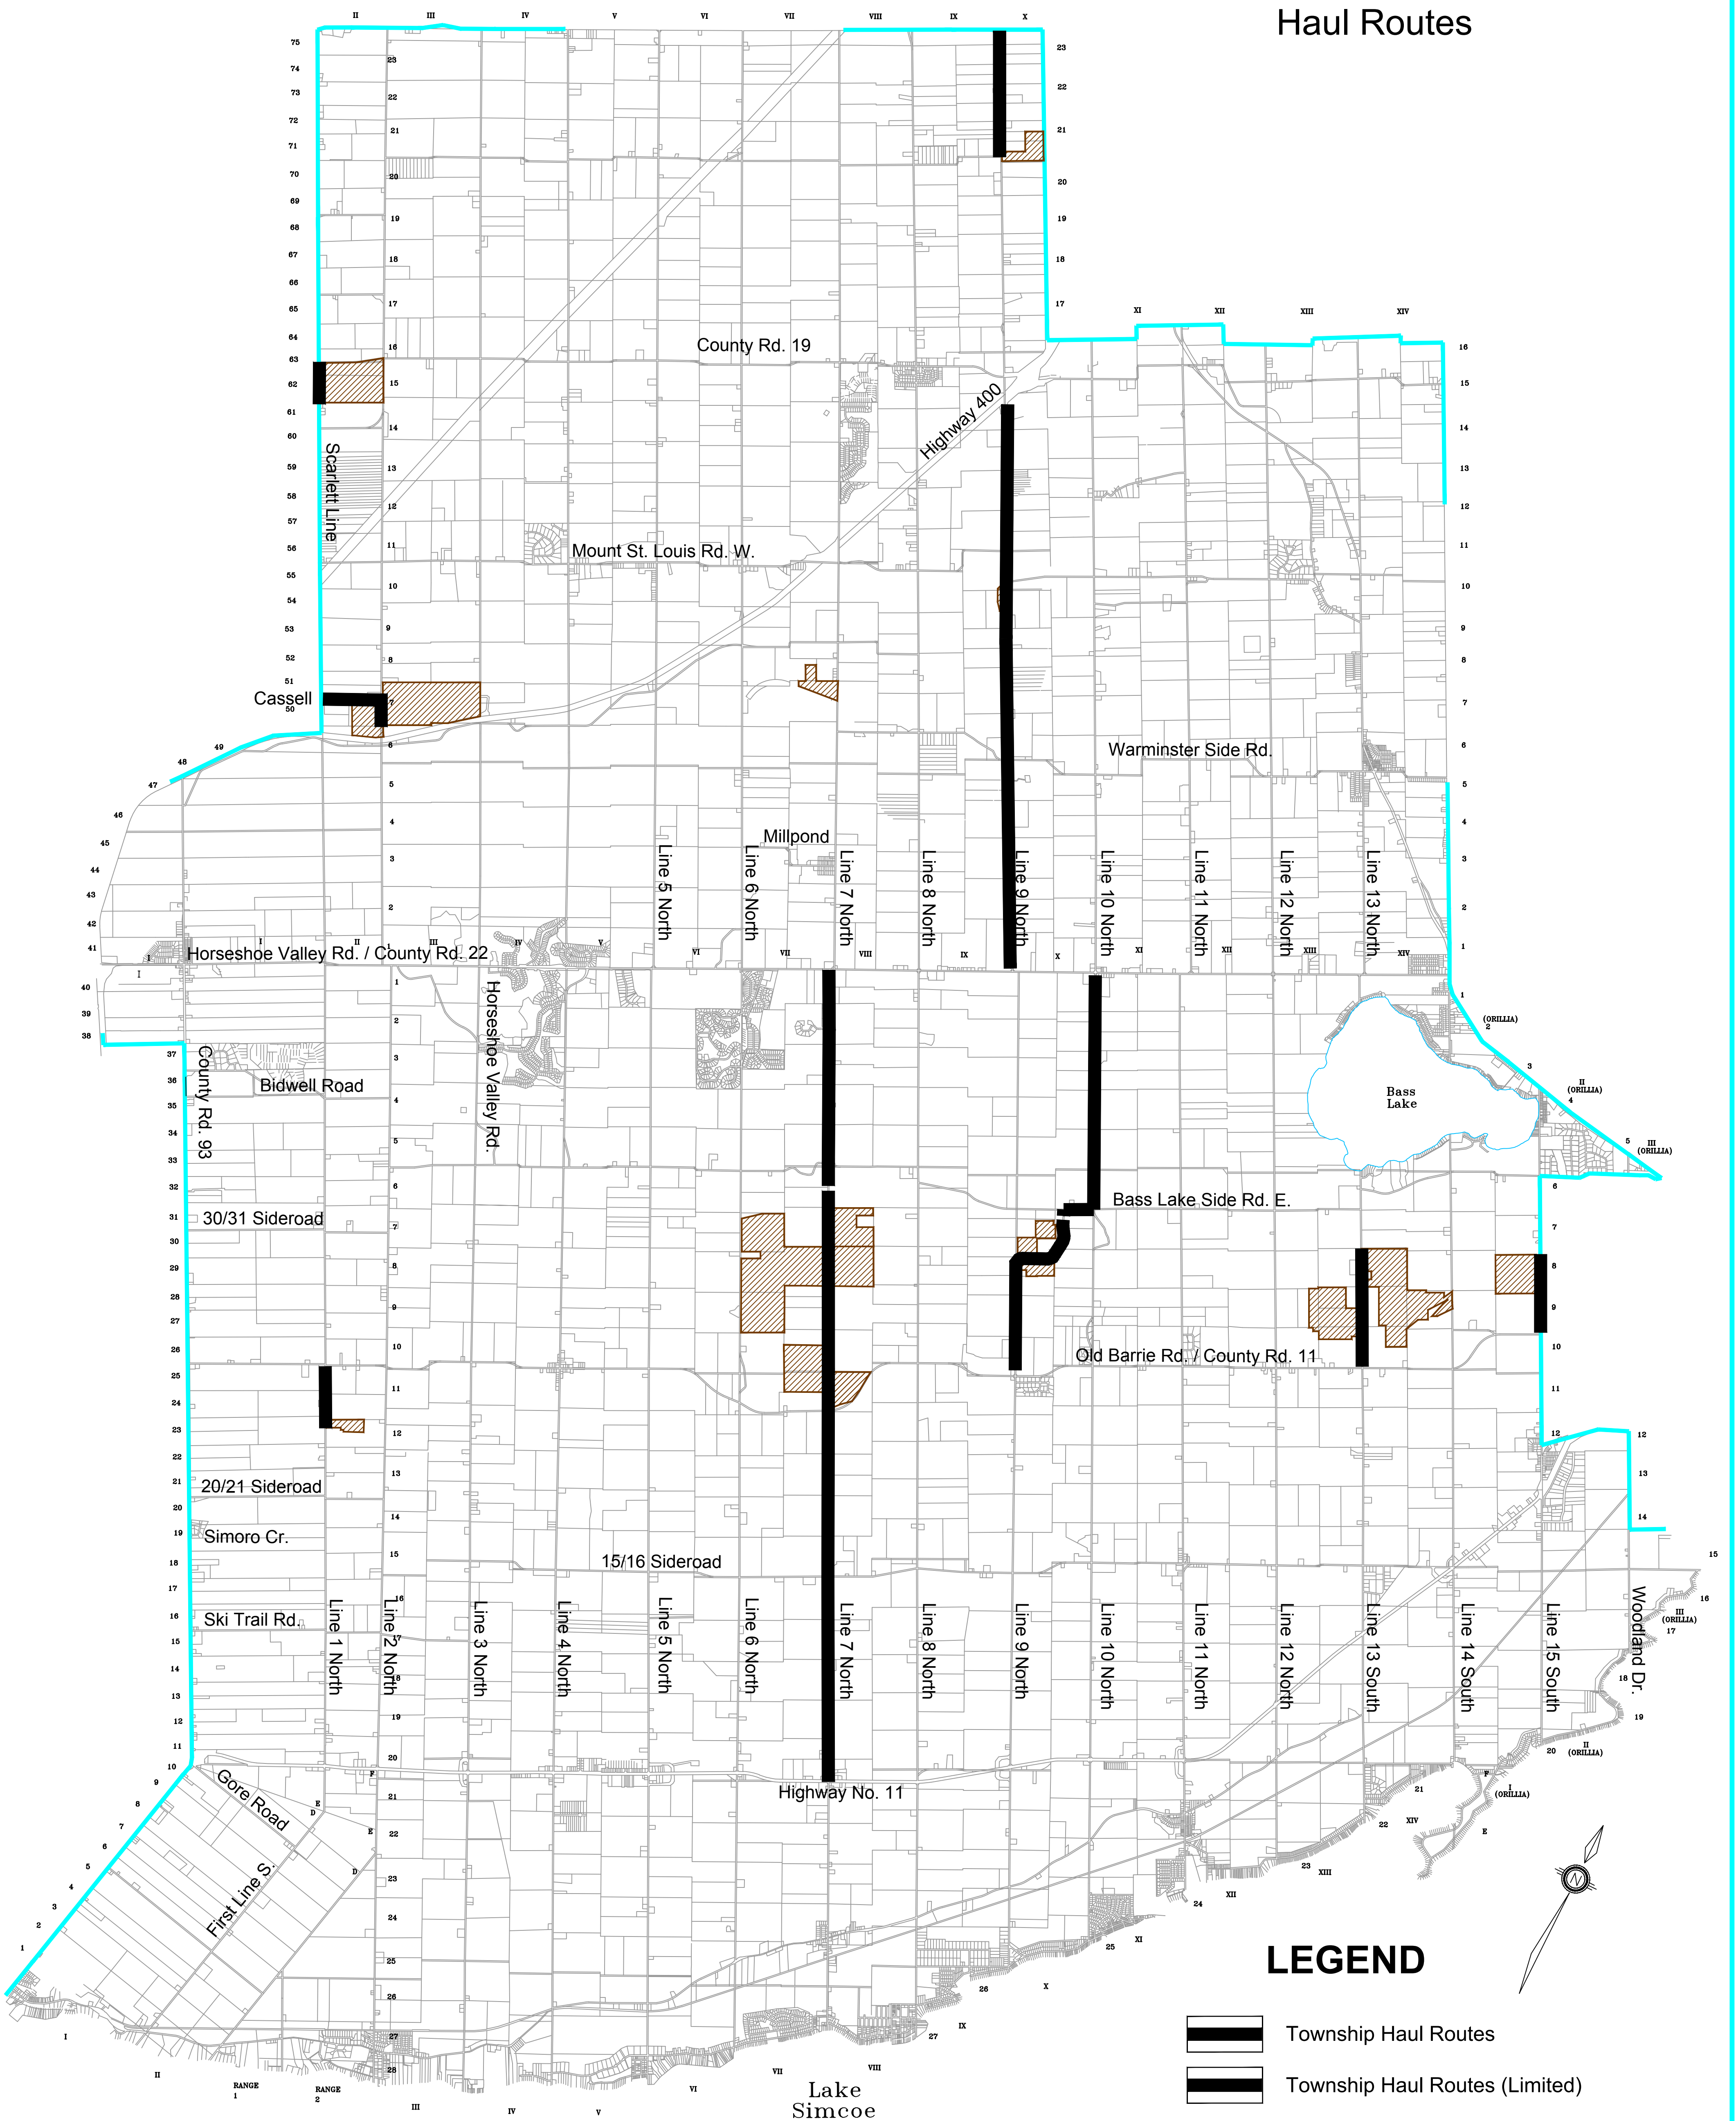

Township of Oro-Medonte

Schedule C Haul Routes

LEGEND

-  Township Haul Routes
-  Township Haul Routes (Limited)

0 5.0 10.0 15.0 20.0 25.0 km

Office Consolidation
December 2015