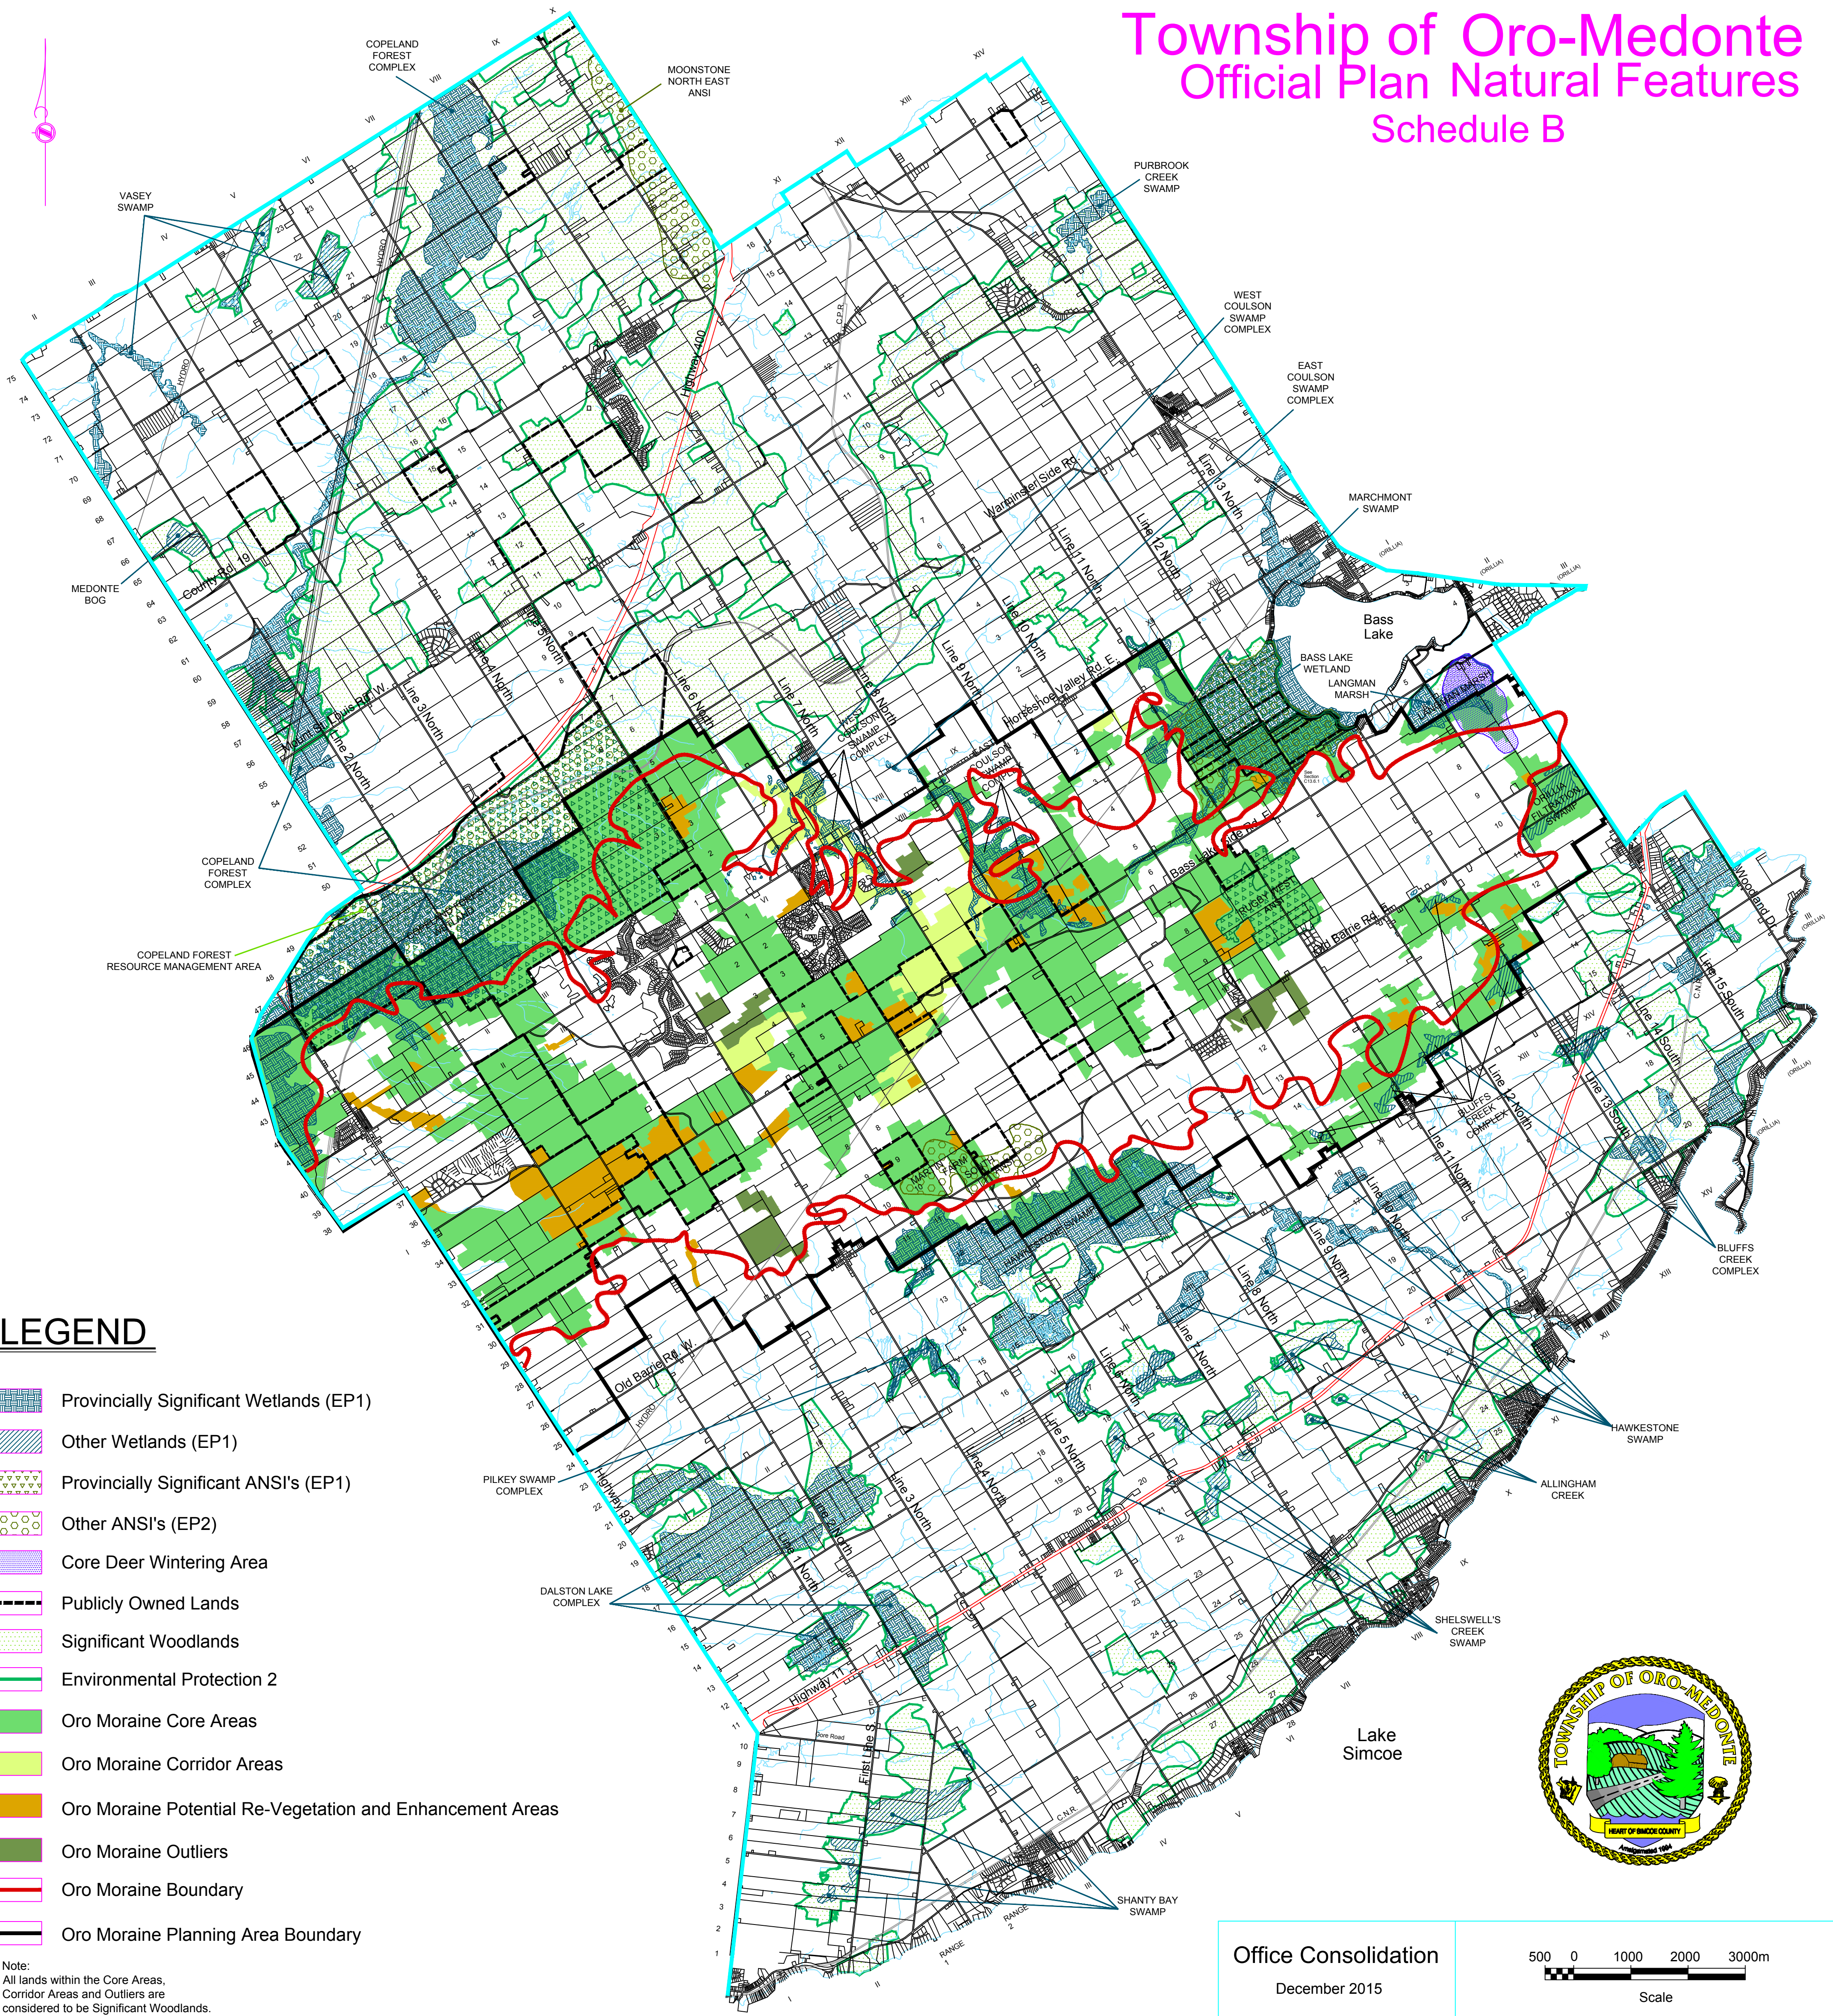

# Township of Oro-Medonte Official Plan Natural Features Schedule B

## LEGEND

- Provincially Significant Wetlands (EP1)
- Other Wetlands (EP1)
- Provincially Significant ANSI's (EP1)
- Other ANSI's (EP2)
- Core Deer Wintering Area
- Publicly Owned Lands
- Significant Woodlands
- Environmental Protection 2
- Oro Moraine Core Areas
- Oro Moraine Corridor Areas
- Oro Moraine Potential Re-Vegetation and Enhancement Areas
- Oro Moraine Outliers
- Oro Moraine Boundary
- Oro Moraine Planning Area Boundary

Note:  
All lands within the Core Areas,  
Corridor Areas and Outliers are  
considered to be Significant Woodlands.

Office Consolidation  
December 2015