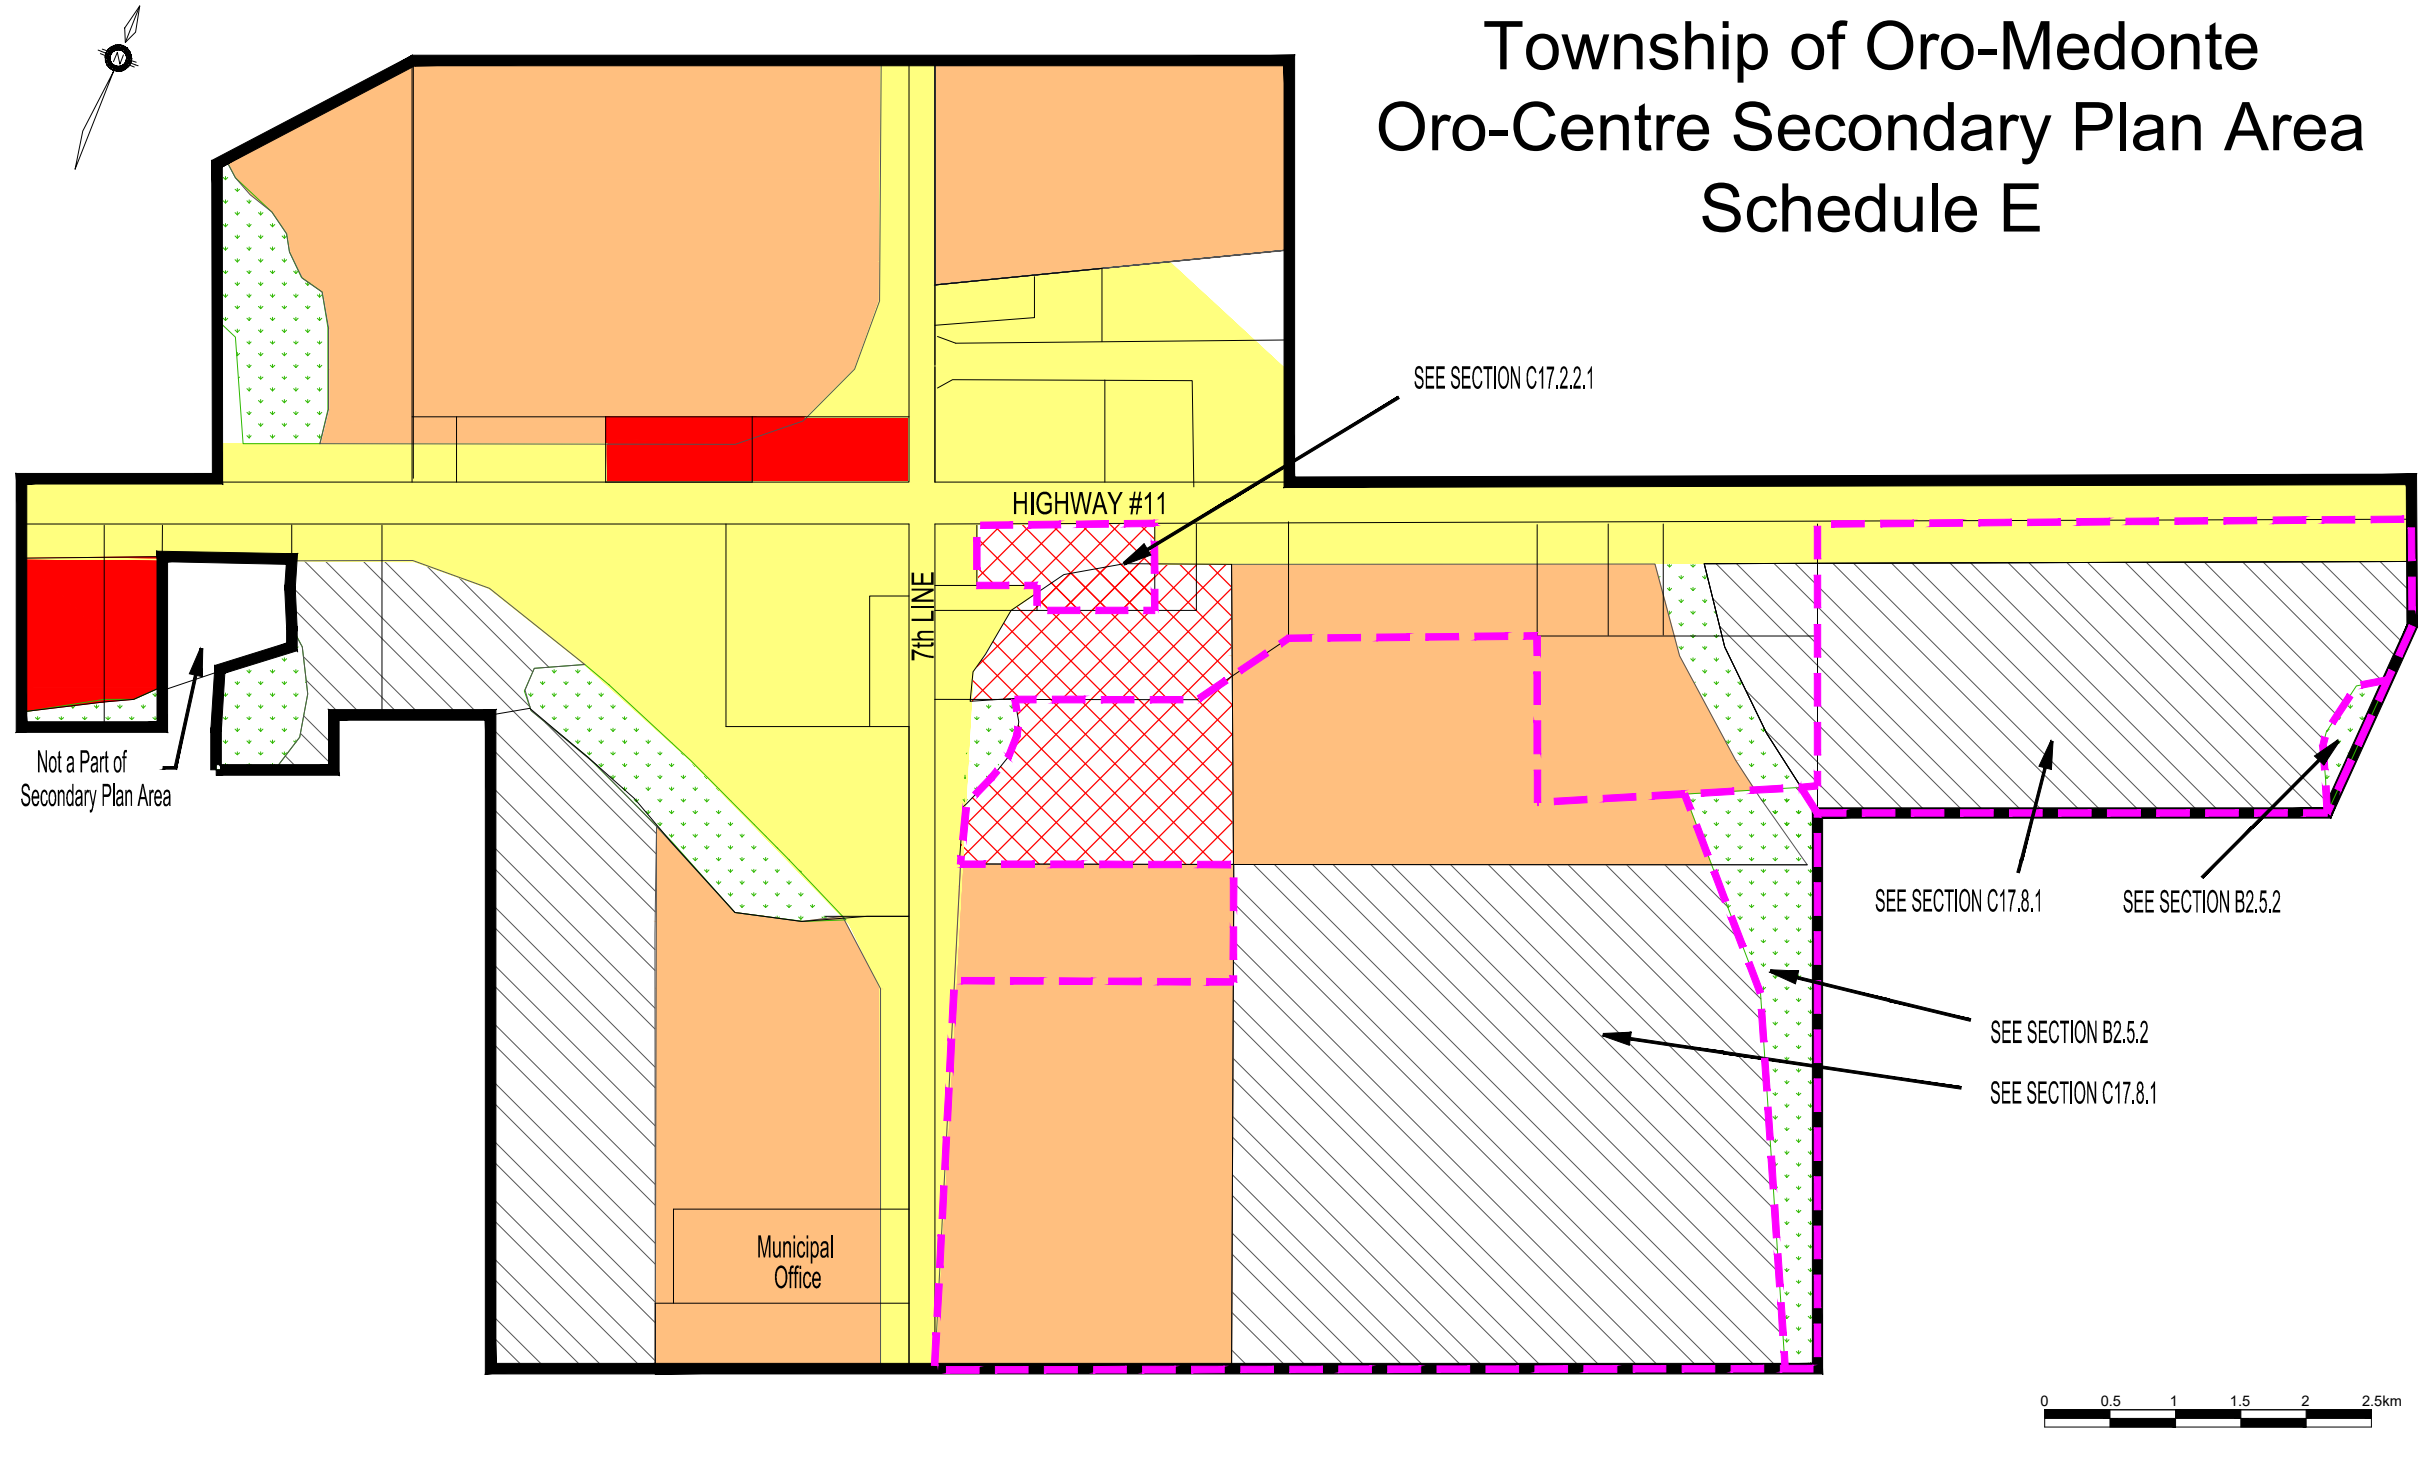

Township of Oro-Medonte Oro-Centre Secondary Plan Area Schedule E

Legend

-  Oro Centre - Commercial
-  Oro Centre - Office/Industrial
-  Oro Centre - Limited Service Industrial
-  Environmental Protection

-  Highway 11 Special Policy Area
-  Commercial
-  Agricultural
-  Secondary Plan Boundary

Office Consolidation
January 2020