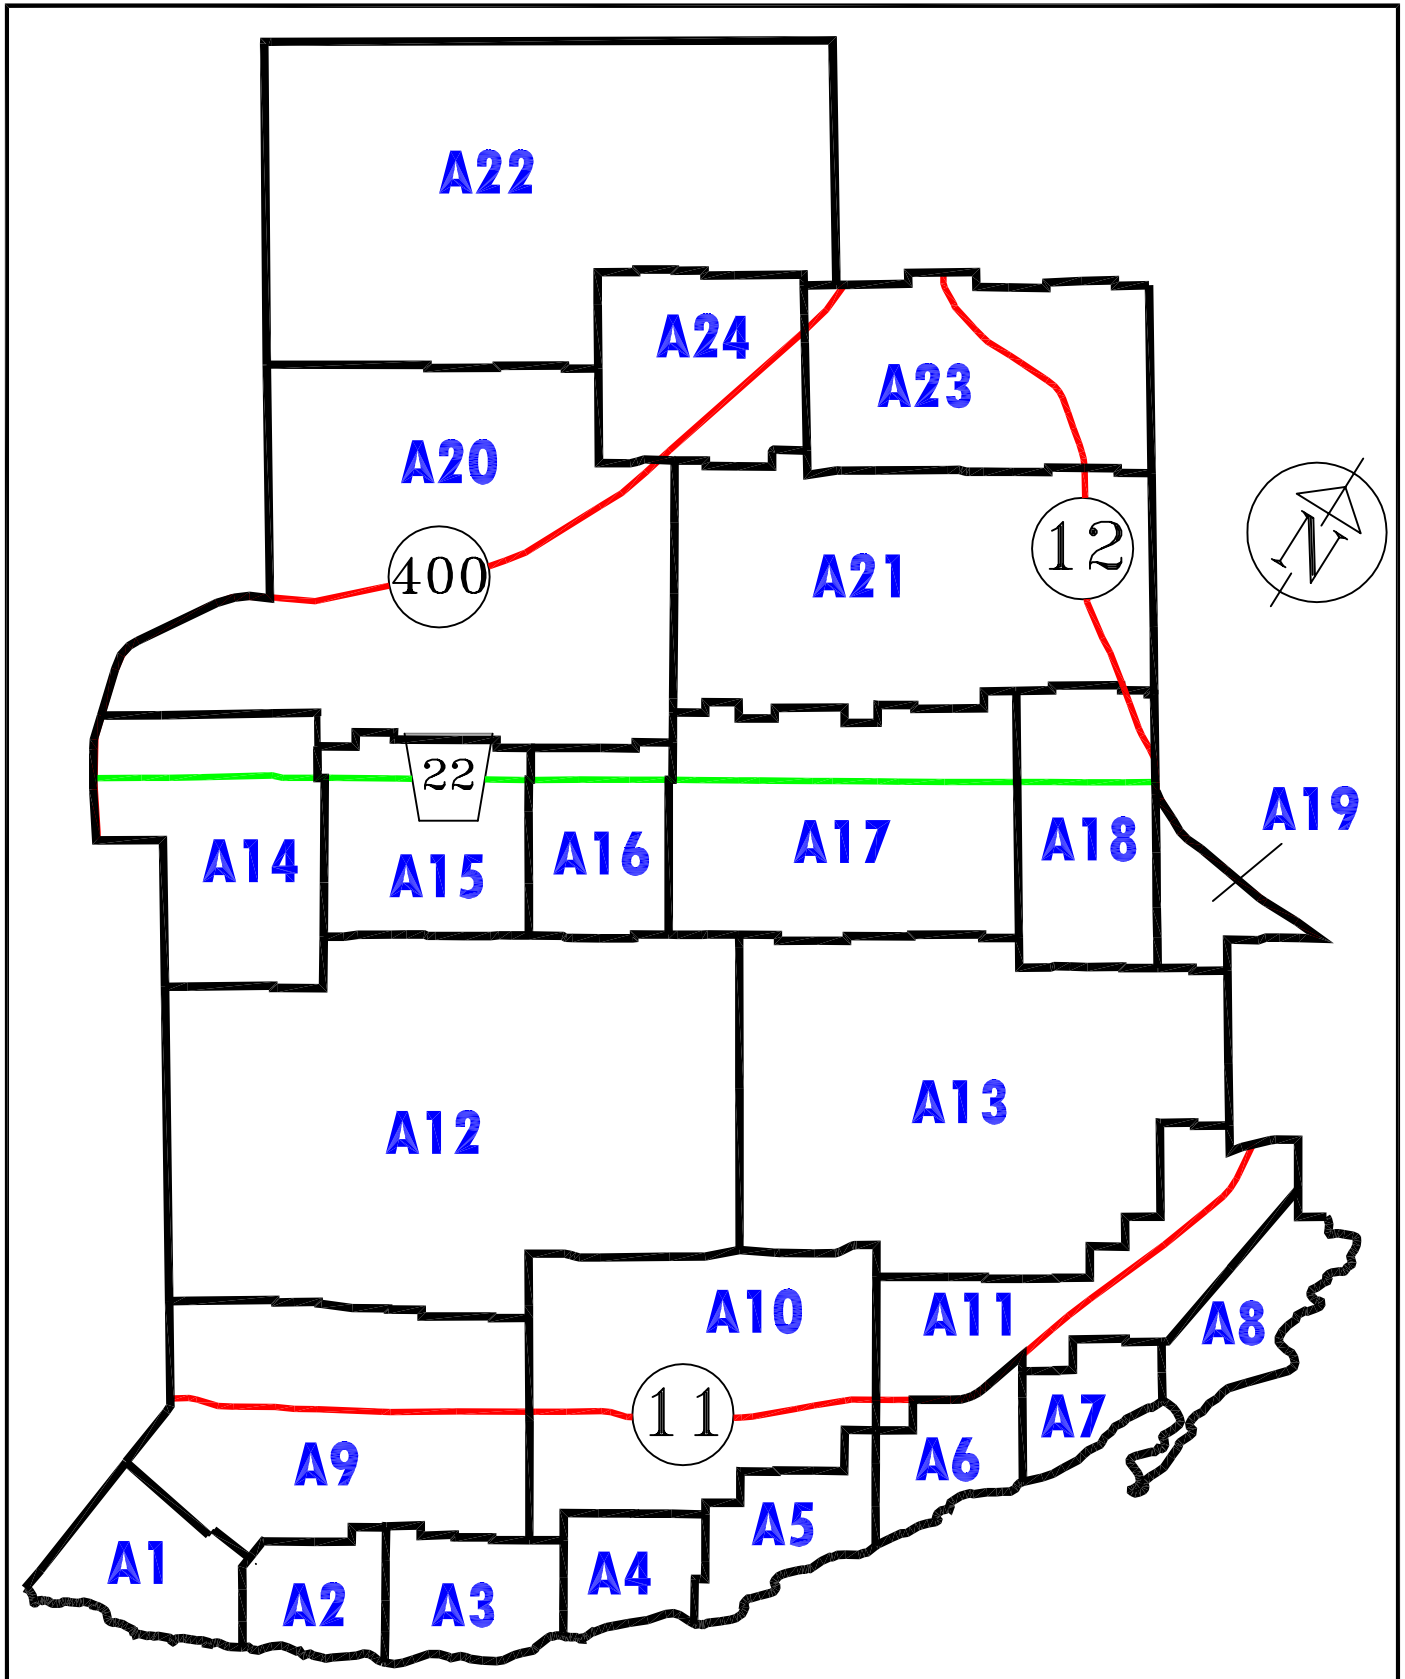

ZONING BY-LAW : KEY MAP

Maps A1 - A24

TOWNSHIP OF ORO-MEDONTE